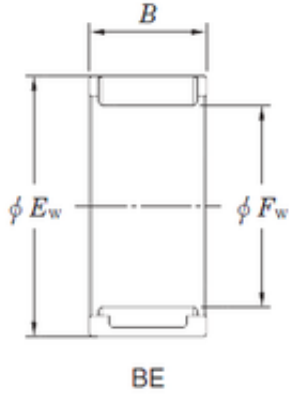

KOYO BE344420ASY1B1 needle roller bearings

Bearing No. BE344420ASY1B1

Size	34x44x19.8 mm
Bore Diameter	34 mm
Outer Diameter	44 mm
Width	19,8 mm
Fw	34 mm
Ew	44 mm
B	19,8 mm
Lw	16.8 mm
Weight	0,064 Kg
Basic dynamic load rating (C)	38.6 kN

BE344420ASY1B1 Bearing 2D drawings and 3D CAD models